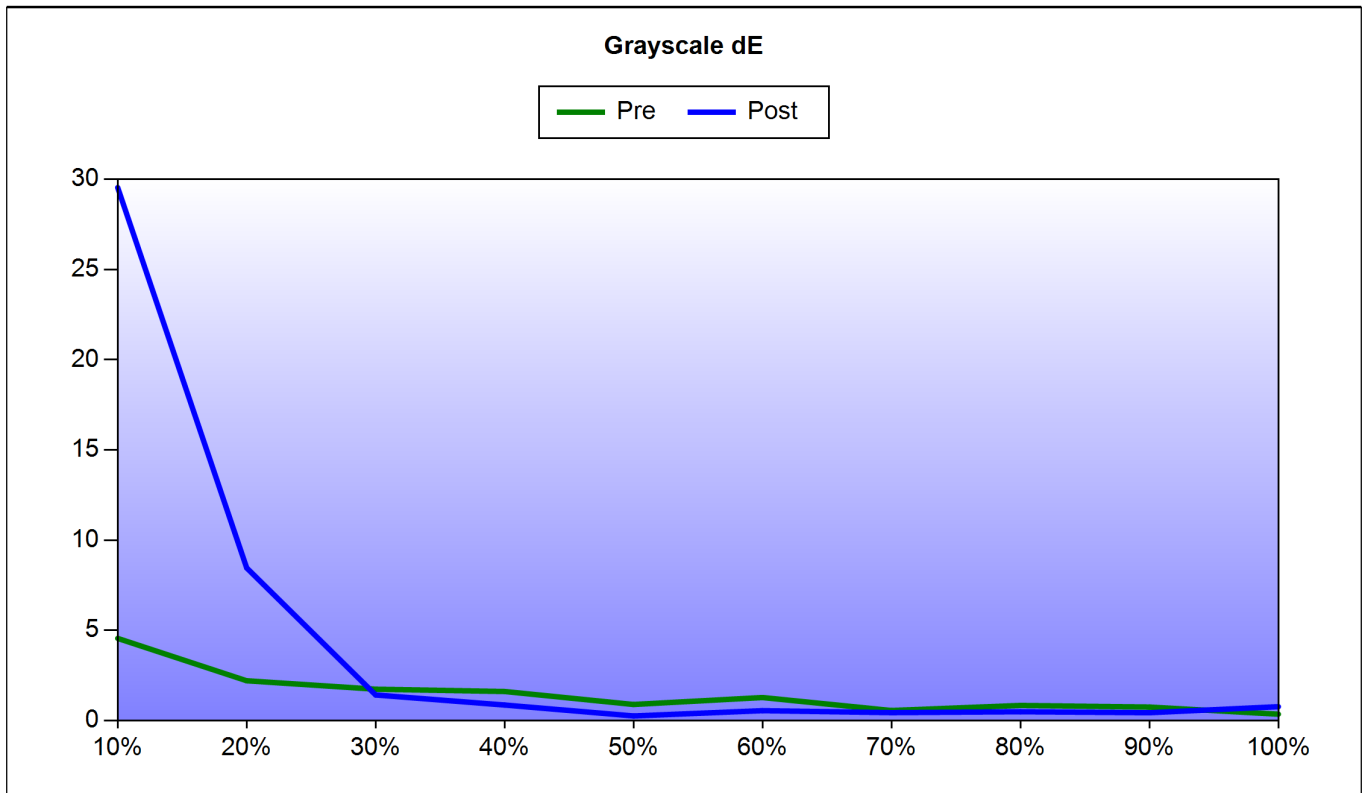

ChromaPure Detailed Calibration Report

Technician: ChromaPure User

Company: ChromaPure Video Calibration Software

Grayscale Performance

Grayscale Before				
% Stimulus	x	y	CCT	dE
10%	0.307	0.321	6,938	4.6
20%	0.309	0.325	6,767	2.2
30%	0.310	0.329	6,677	1.7
40%	0.310	0.329	6,648	1.6
50%	0.311	0.329	6,604	0.9
60%	0.310	0.329	6,638	1.3
70%	0.312	0.329	6,539	0.6
80%	0.311	0.328	6,608	0.8
90%	0.312	0.329	6,560	0.7
100%	0.312	0.329	6,519	0.4
Average				1.5

Grayscale After				
% Stimulus	x	y	CCT	dE
10%	0.345	0.306	4,842	29.5
20%	0.329	0.330	5,686	8.5
30%	0.312	0.331	6,532	1.4
40%	0.311	0.329	6,578	0.9
50%	0.313	0.329	6,492	0.3
60%	0.312	0.329	6,551	0.5
70%	0.313	0.329	6,476	0.4
80%	0.313	0.328	6,515	0.5
90%	0.313	0.328	6,504	0.4
100%	0.313	0.328	6,468	0.8
Average				4.3