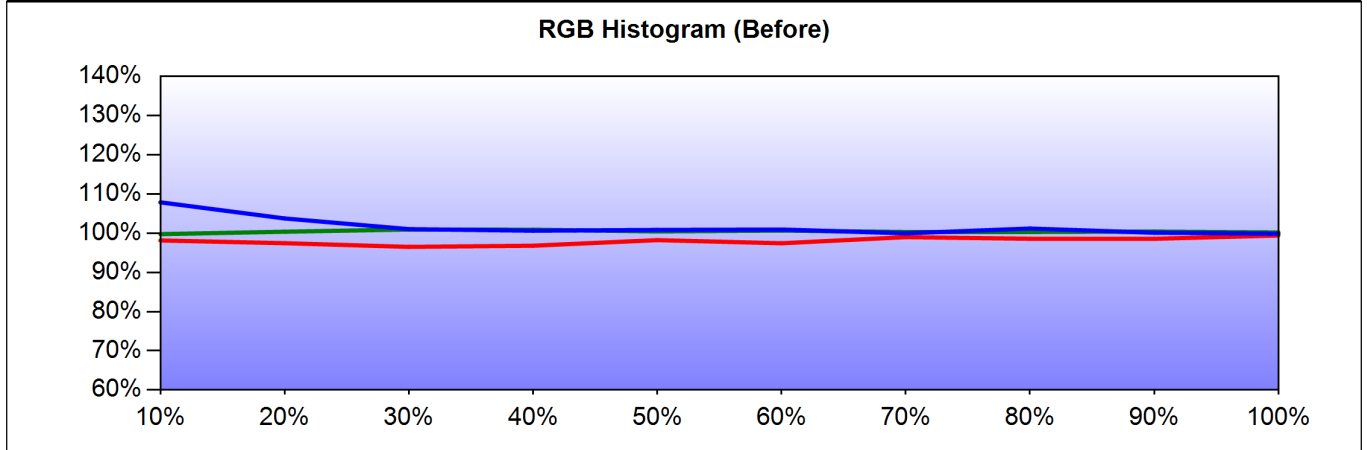

ChromaPure Detailed Calibration Report

Technician: ChromaPure User

Company: ChromaPure Video Calibration Software

RGB Histogram Chart

RGB Before

RGB After

% Stimulus	Red	Green	Blue
10%	98.1%	99.8%	107.9%
20%	97.4%	100.4%	103.8%
30%	96.5%	100.9%	101.0%
40%	96.8%	100.9%	100.6%
50%	98.2%	100.4%	100.8%
60%	97.4%	100.7%	100.9%
70%	99.0%	100.3%	100.0%
80%	98.6%	100.3%	101.2%
90%	98.6%	100.4%	100.1%
100%	99.4%	100.2%	99.9%
Average	98.0%	100.4%	101.6%

% Stimulus	Red	Green	Blue
10%	154.7%	83.0%	107.0%
20%	117.3%	95.4%	94.5%
30%	98.0%	100.7%	99.0%
40%	98.3%	100.5%	100.3%
50%	99.9%	100.1%	99.6%
60%	98.9%	100.3%	100.2%
70%	100.8%	99.8%	100.0%
80%	100.4%	99.8%	100.6%
90%	100.5%	99.8%	100.4%
100%	101.3%	99.6%	100.3%
Average	107.0%	97.9%	100.2%