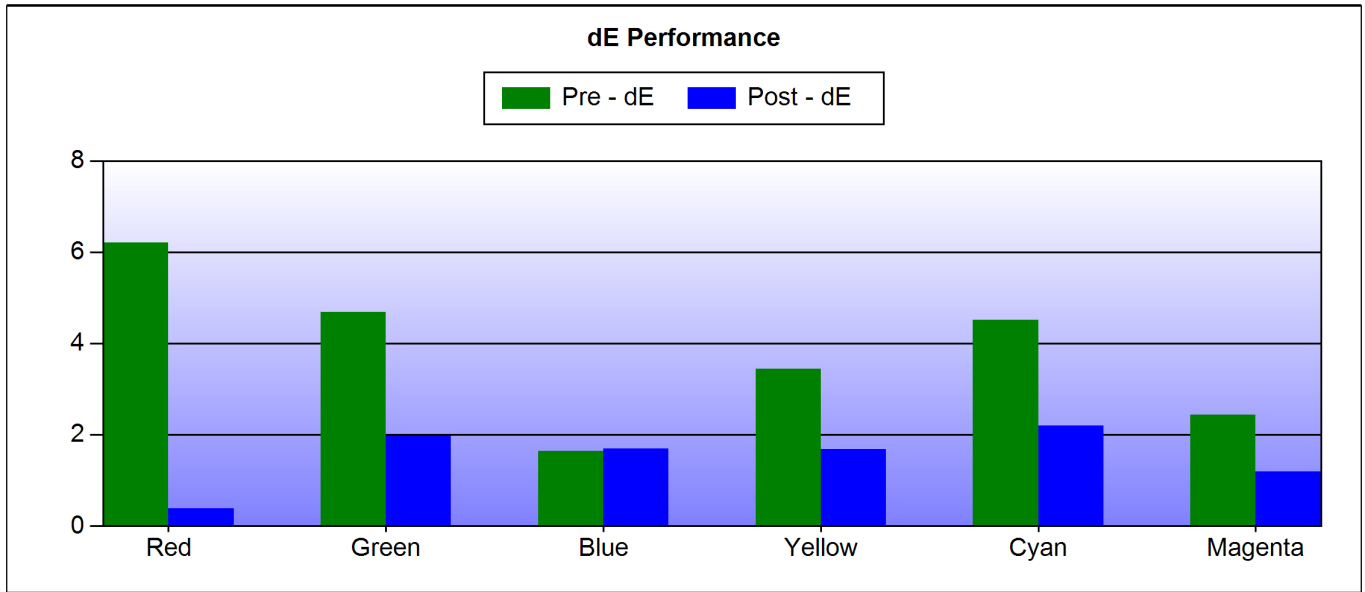

% Stimulus	Red	Green	Blue
10%	154.7%	83.0%	107.0%
20%	117.3%	95.4%	94.5%
30%	98.0%	100.7%	99.0%
40%	98.3%	100.5%	100.3%
50%	99.9%	100.1%	99.6%
60%	98.9%	100.3%	100.2%
70%	100.8%	99.8%	100.0%
80%	100.4%	99.8%	100.6%
90%	100.5%	99.8%	100.4%
100%	101.3%	99.6%	100.3%
Average	107.0%	97.9%	100.2%

ChromaPure Detailed Calibration Report

Technician: ChromaPure User

Company: ChromaPure Video Calibration Software

Chromaticity Performance

Reference

Color	x	y	Y
Red	0.6400	0.3300	0.2127
Green	0.3000	0.6000	0.7152
Blue	0.1500	0.0600	0.0722
Yellow	0.4193	0.5053	0.9278
Cyan	0.2247	0.3288	0.7873
Magenta	0.3209	0.1542	0.2848
White	0.3127	0.3290	1.0000