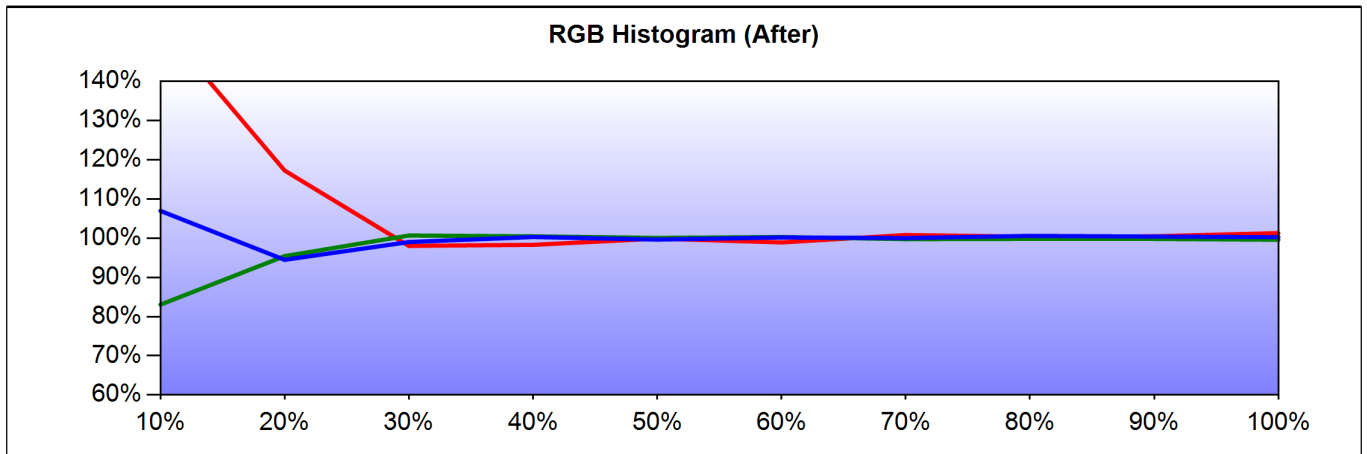

ChromaPure Detailed Calibration Report

Technician: ChromaPure User

Company: ChromaPure Video Calibration Software

RGB Histogram Chart

RGB Before

RGB After

% Stimulus	Red	Green	Blue
10%	98.1%	99.8%	107.9%
20%	97.4%	100.4%	103.8%
30%	96.5%	100.9%	101.0%
40%	96.8%	100.9%	100.6%
50%	98.2%	100.4%	100.8%
60%	97.4%	100.7%	100.9%
70%	99.0%	100.3%	100.0%
80%	98.6%	100.3%	101.2%
90%	98.6%	100.4%	100.1%
100%	99.4%	100.2%	99.9%
Average	98.0%	100.4%	101.6%

% Stimulus	Red	Green	Blue
10%	154.7%	83.0%	107.0%
20%	117.3%	95.4%	94.5%
30%	98.0%	100.7%	99.0%
40%	98.3%	100.5%	100.3%
50%	99.9%	100.1%	99.6%
60%	98.9%	100.3%	100.2%
70%	100.8%	99.8%	100.0%
80%	100.4%	99.8%	100.6%
90%	100.5%	99.8%	100.4%
100%	101.3%	99.6%	100.3%
Average	107.0%	97.9%	100.2%