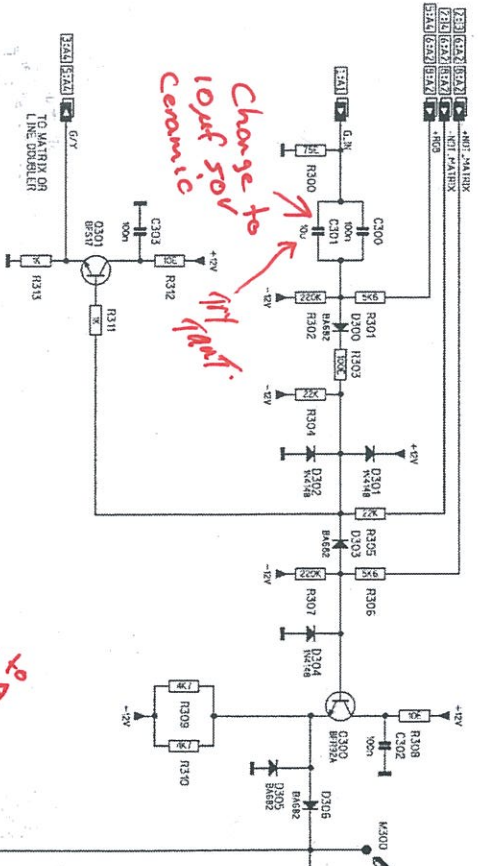

GREEN_HRT
GREEN_HRT
CONTRAST_INTL

INPUT SELECTION

GREEN INPUTS & CLAMPING
REFERENCE NUMBERS 300...399