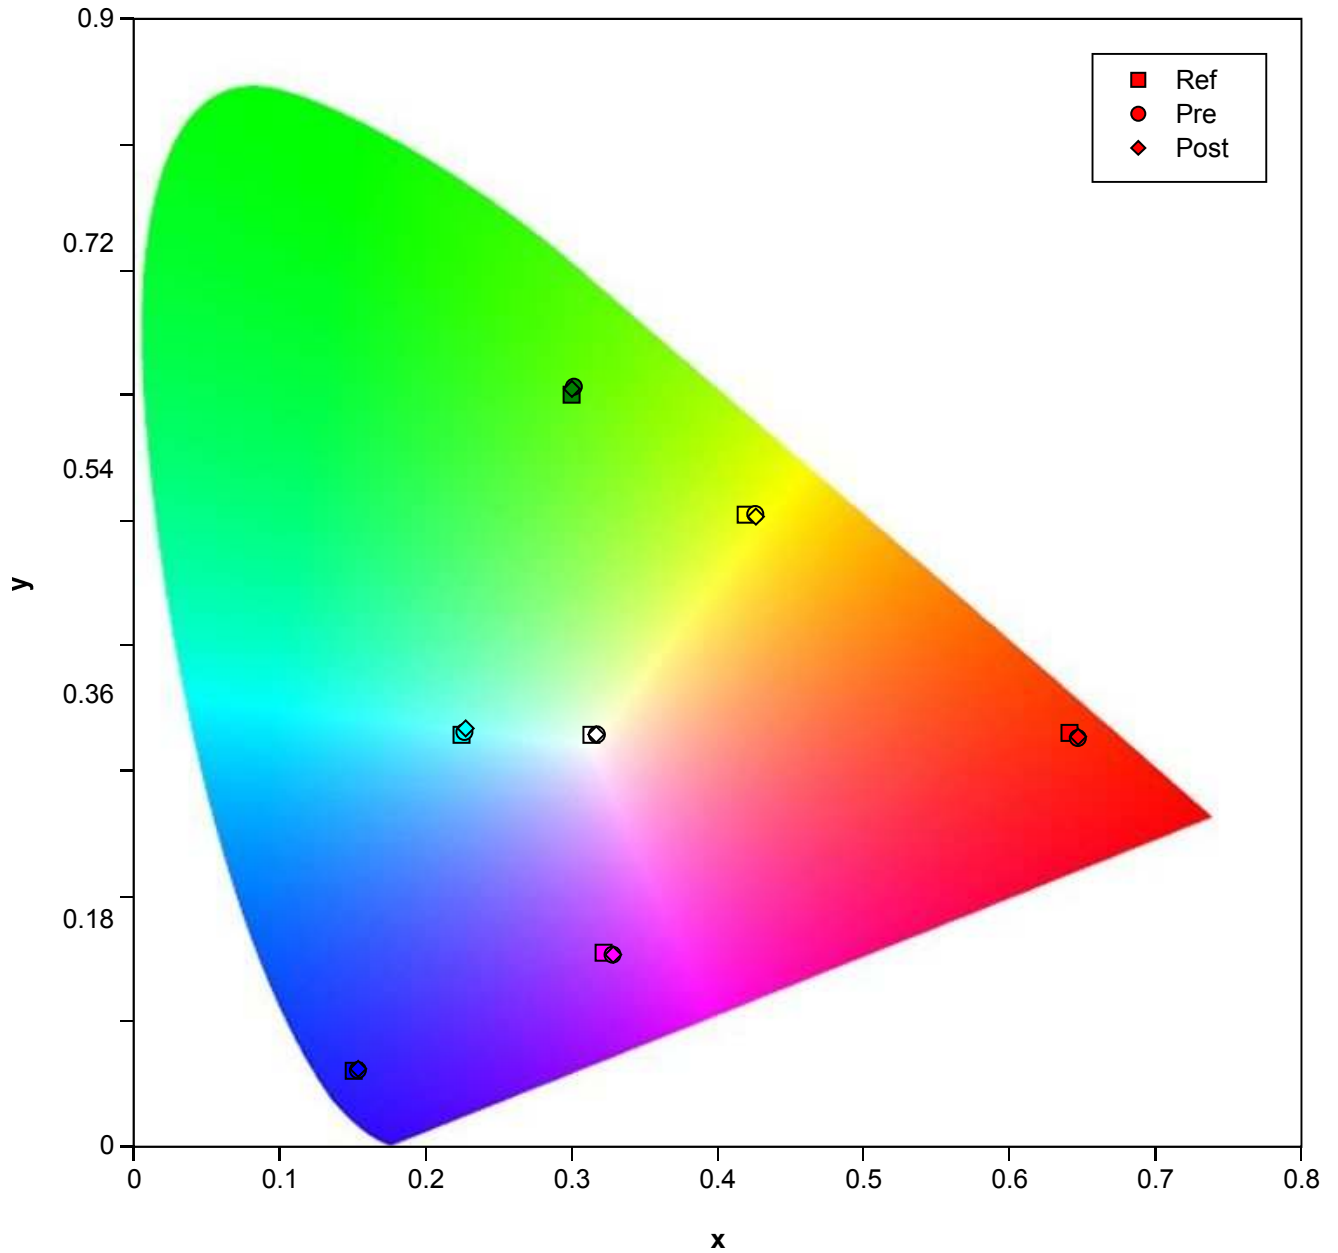

ChromaPure Detailed Calibration Report

Technician: A Calibrator

Company: ABC Calibration Company

Primary/Secondary Chromaticity 1931