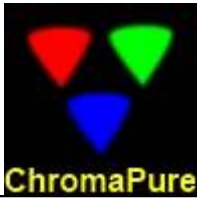

ChromaPure Detailed Calibration Report

Technician: A Calibrator

Company: ABC Calibration Company