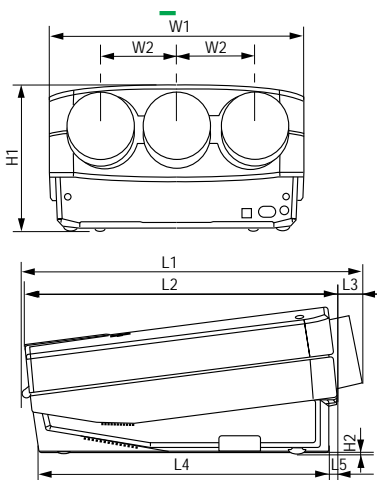

Technical specifications

Light output

- BARCOVISION 708 MM:
  At 10 % peak white: 1,100 lumens
  ANSI lumens:
- Economy mode: 130 ANSI lumens
- Normal mode: 170 ANSI lumens
- Boost mode: 200 ANSI lumens
- BARCOVISION 708:
  At 10 % peak white: 1,200 lumens

CRTs

High brightness liquid cooled
7" CRTs (5.4" useful phosphor area)

Lenses

- BARCOVISION 708 MM:
  High-definition F1.03 lenses with
  a combination of glass and plastic
  aspherical elements, with
  center+edge focus adjustment
- BARCOVISION 708:
  High Brightness F1.00 lenses with
  center+edge focus adjustment

Scan frequencies

- BARCOVISION 708 MM:
  Horizontal: 15-50 kHz autolock
  Vertical: 37-210 Hz autolock
- BARCOVISION 708:
  Horizontal: 15-30/35 kHz autolock
  Vertical: 37-210 Hz autolock

Minimal retrace time

- Horizontal: < 4.7 μ s
- Vertical: < 450 μ s

Optical resolution

- BarcoVision 708 MM: 10 lp/mm
- BARCOVISION 708: 5 lp/mm

RGB bandwidth

- BARCOVISION 708 MM:
  45 MHz [-3 dB]
- BARCOVISION 708:
  20 MHz [-3 dB]

Inputs

- Video (PAL, SECAM, NTSC 3.58, NTSC 4.43) input on BNC-connector
- 4-pin S-Video (Y/C) input
- R(R-Y)/G(Y)/B(B-Y)/S input on BNC-connectors, sync on green or separate sync (autodetect), standard sync or Tri-level sync

Compatibility

- All current video sources (PAL, SECAM, NTSC) in Composite, S-Video (S-VHS, Hi-8), RGB or Component forms
- All currently proposed HDTV, extended or improved television standards
- All computer graphics boards with resolutions up to 1,024 x 768 pixels/60 Hz

AC power consumption

350 Watts

Safety regulations

The BARCOVISION 708 SERIES complies with UL 1950 and EN 60950.

Electromagnetic interference

The BARCOVISION 708 SERIES complies with FCC Rules & Regulations, part 15 Class A and CE EN55022 Class A.

Weight

- Net weight: 84 lbs / 38 kg
- Shipping weight: 121 lbs / 55 kg

Dimensions

	inch	mm
L1	28.62	727
L2	26.34	669
L3	2.05	52
L4	24.45	621
L5	0.75	19
H1	11.89	302
H2	0.19	5
W1	21.65	550
W2	6.46	164

Shipping Dimensions

	inch	mm
L	35.00	880
H	16.00	420
W	28.00	669

Screen sizes

Easy switching between

- 4:3 aspect ratio
  Min.: 4.6' x 3.5' / 1.4 m x 1.05 m
  Max.: 21.7' x 16.2' / 6.6 m x 4.95 m
- 16:9 aspect ratio
  Min.: 4.6' x 2.6' / 1.4 m x 0.79 m
  Max.: 21.7' x 12.2' / 6.6 m x 3.79 m

4 : 3

16 : 9

Order information

BARCOVISION 708 MM with IRIS³ 230V	R9002321
BARCOVISION 708 MM with IRIS³ and Line doubler kit (LiDO) 230V	R9002322
BARCOVISION 708 230V	R9002320
IRIS³ automatic convergence system	R9828425
Line doubler kit (LiDo)	R9828161
Projector Control software	R9827530
RCVDS 05 source selector 230 V	R9827880
120 V	R9827889
VS05 Video/HDTV source selector	R9827889
Executive remote control	R9827970
Remote IR receiver	R9827515
Ceiling mount 700	
• With pulley system:	R9827990
• Without pulley system:	R9827991

Videogame screen on cover page:
Photo courtesy: Nintendo

All movie pictures: Photo DR, Collection Cinestar
• Cover page (from left to right): 'Baby Doll' -
'Indiana Jones: The last crusade' - 'Bambi'
• Page 2 (on the screen): 'Dangerous Liaisons'

BARCO Projection Systems is an ISO 9001
registered company.
The information and data given are typical for the
equipment described. However any individual
item is subject to change without any notice.

BARCO Projection Systems Head Office
Noordlaan 5, 8520 Kuurne, Belgium
Tel. +32 56 36 82 11 Fax +32 56 36 16 51
E-mail: sales.bps@barco.com
Visit Barco at the web: <http://www.barco.com>

BARCO