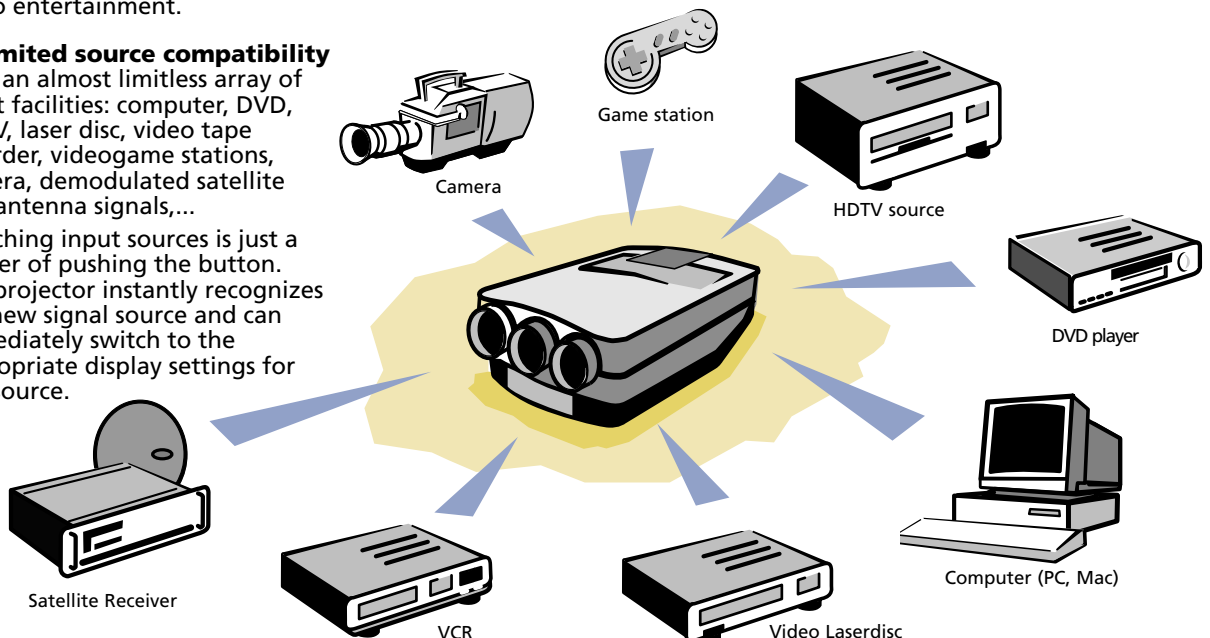

Unlimited source compatibility with an almost limitless array of input facilities: computer, DVD, HDTV, laser disc, video tape recorder, videogame stations, camera, demodulated satellite and antenna signals,...

Switching input sources is just a matter of pushing the button. The projector instantly recognizes the new signal source and can immediately switch to the appropriate display settings for this source.

Photo courtesy: Nintendo

media projection

Thanks to its professional performance, the use of the BARCOVISION 708 SERIES is far from restricted to the home. It also performs outstandingly in conference and boardrooms for presentation and training applications.

All settings and parameters can easily be controlled through a convenient backlit infrared remote control and on-screen menus.

BARCO's IRIS³ automatic tuning system allows to effortlessly align the geometry and convergence of the projected image. Works faster and with more accuracy than ever before!